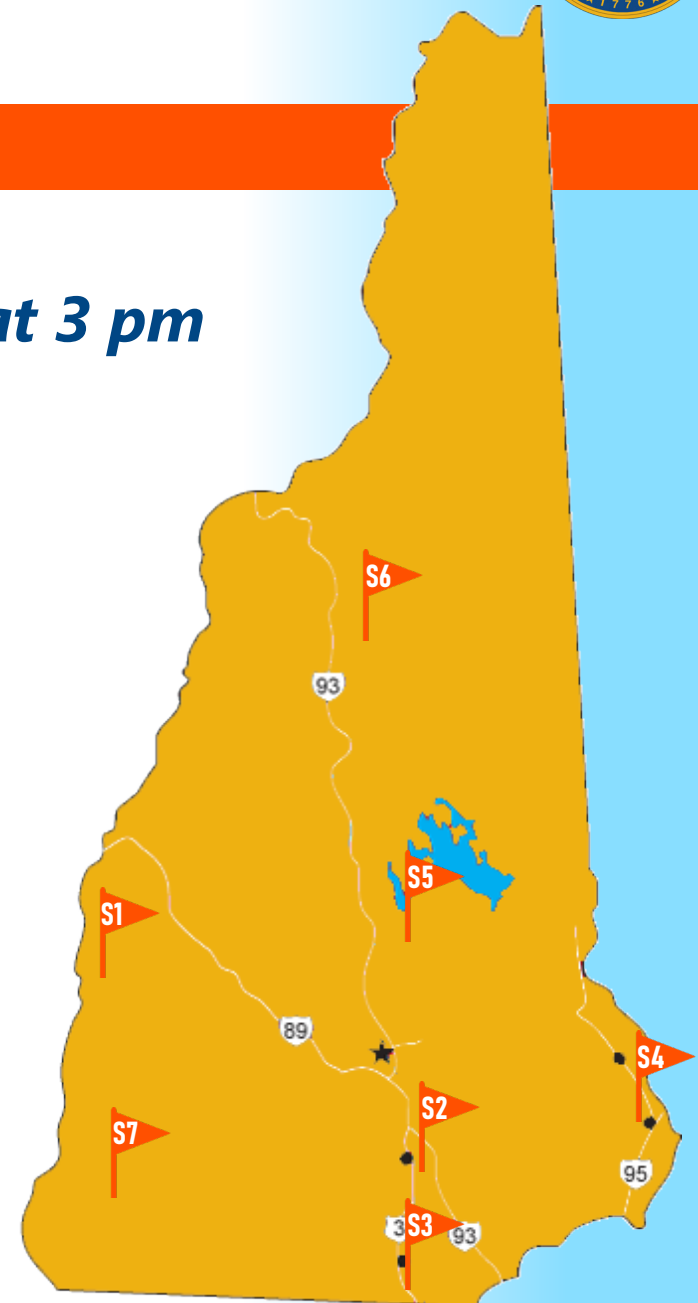

NH COVID-19 PCR Testing Locations

Walk-ins only

**All fixed testing sites will CLOSE at 3 pm
on Tuesday, March 15, 2022**

NH TEST SITES

S1 Claremont

S2 Manchester

S3 Nashua

S4 Newington

S5 Belmont

S6 Lincoln

S7 Keene

Please click highlighted locations for website link.

**The state-funded fixed testing sites provide PCR testing to any resident or visitor at no cost. Testing site locations are subject to change.*

Map is for graphical purposes only, it does not represent a legal survey. 3/14/22